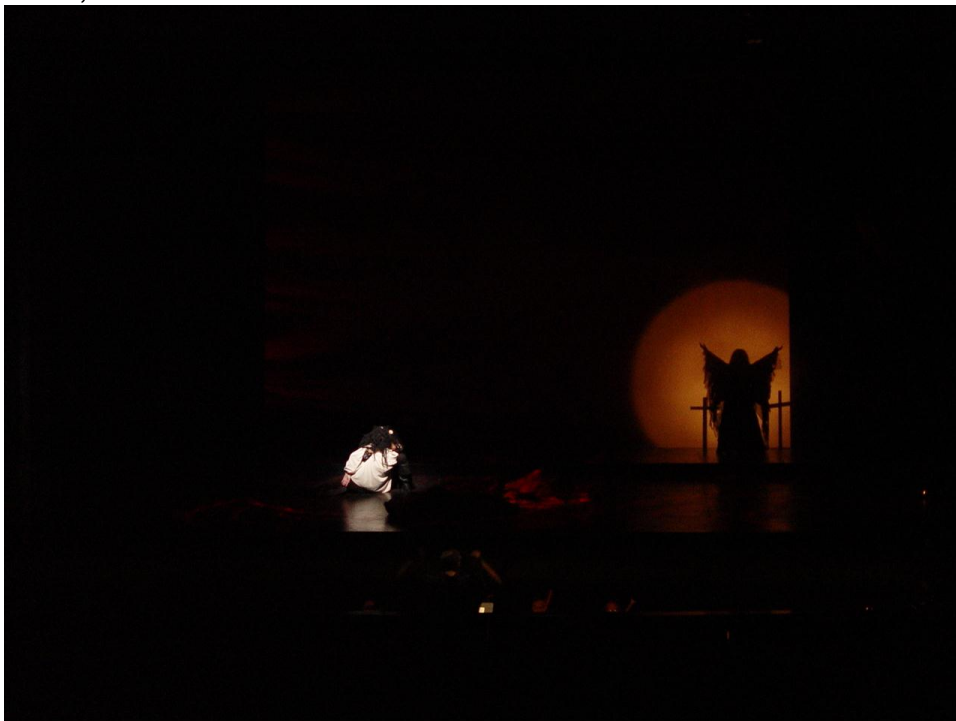

RENTAL INFORMATION  
Il Trovatore

---

Production Information

Designer	Michael Ganio
Stage Director	Lillian Groag
Lighting	Richard Winkler
Costumes	Malabar
Costumes Available	No
Stage Manager	Jill Hermes
Technical Director	Moses Darden
Concept Period	Period – abstract
Year Built	2008
Shop	Virginia Opera

Technical Information

Minimum Width	40' but worked well on Landmark stage 70' wide, legged in to 50'
Minimum Depth	28'6"
Total number of line sets	27
Line sets for Scenery	19
Line sets for LX's	8
Height of tallest drop	
Tripping drops permitted	n/a
Heaviest flying scenery	Portal legs 1350 lbs
Number of trucks – (Virginia Opera permits only air-ride trucking, by approved trucking company. NO rail permitted)	1 53' air ride with load bars, straps and blankets. Tight pack

Act 1, Scene 1

Act 1, Scene 2

Act 1, Scene 3

Act 1, Scene 4

Act 2, Scene 1

Act 2, Scene 2

Act 2, Scene 2 #2

Act 2, Scene 4 #1