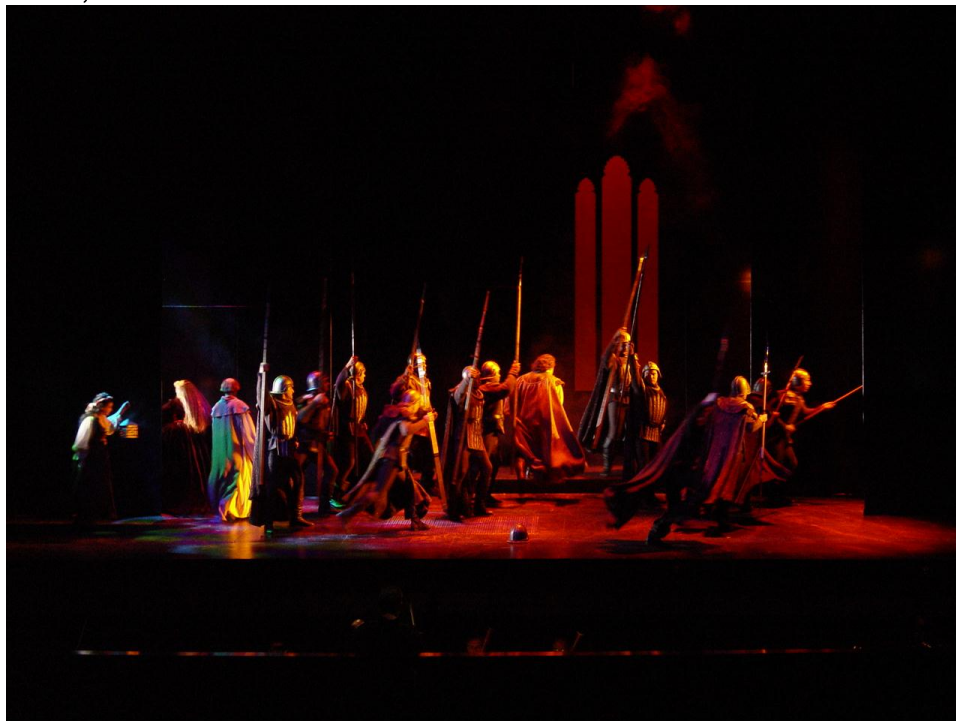

Technical Information

Minimum Width	40' but worked well on Landmark stage 70' wide, legged in to 50'
Minimum Depth	28'6"
Total number of line sets	27
Line sets for Scenery	19
Line sets for LX's	8
Height of tallest drop	
Tripping drops permitted	n/a
Heaviest flying scenery	Portal legs 1350 lbs
Number of trucks – (Virginia Opera permits only air-ride trucking, by approved trucking company. NO rail permitted)	1 53' air ride with load bars, straps and blankets. Tight pack

Act 1, Scene 1

Act 1, Scene 2

Act 1, Scene 3

Act 1, Scene 4

Act 2, Scene 1

Act 2, Scene 2

Act 2, Scene 2 #2

Act 2, Scene 4 #1